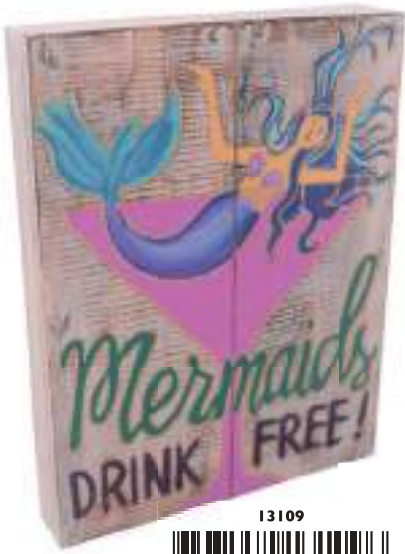

New!

13109
Mermaids Be Yourself
Plank Wall Sign
Wood
9" x 12"
$10.00 Qty: 2
$9.00 Qty: 8