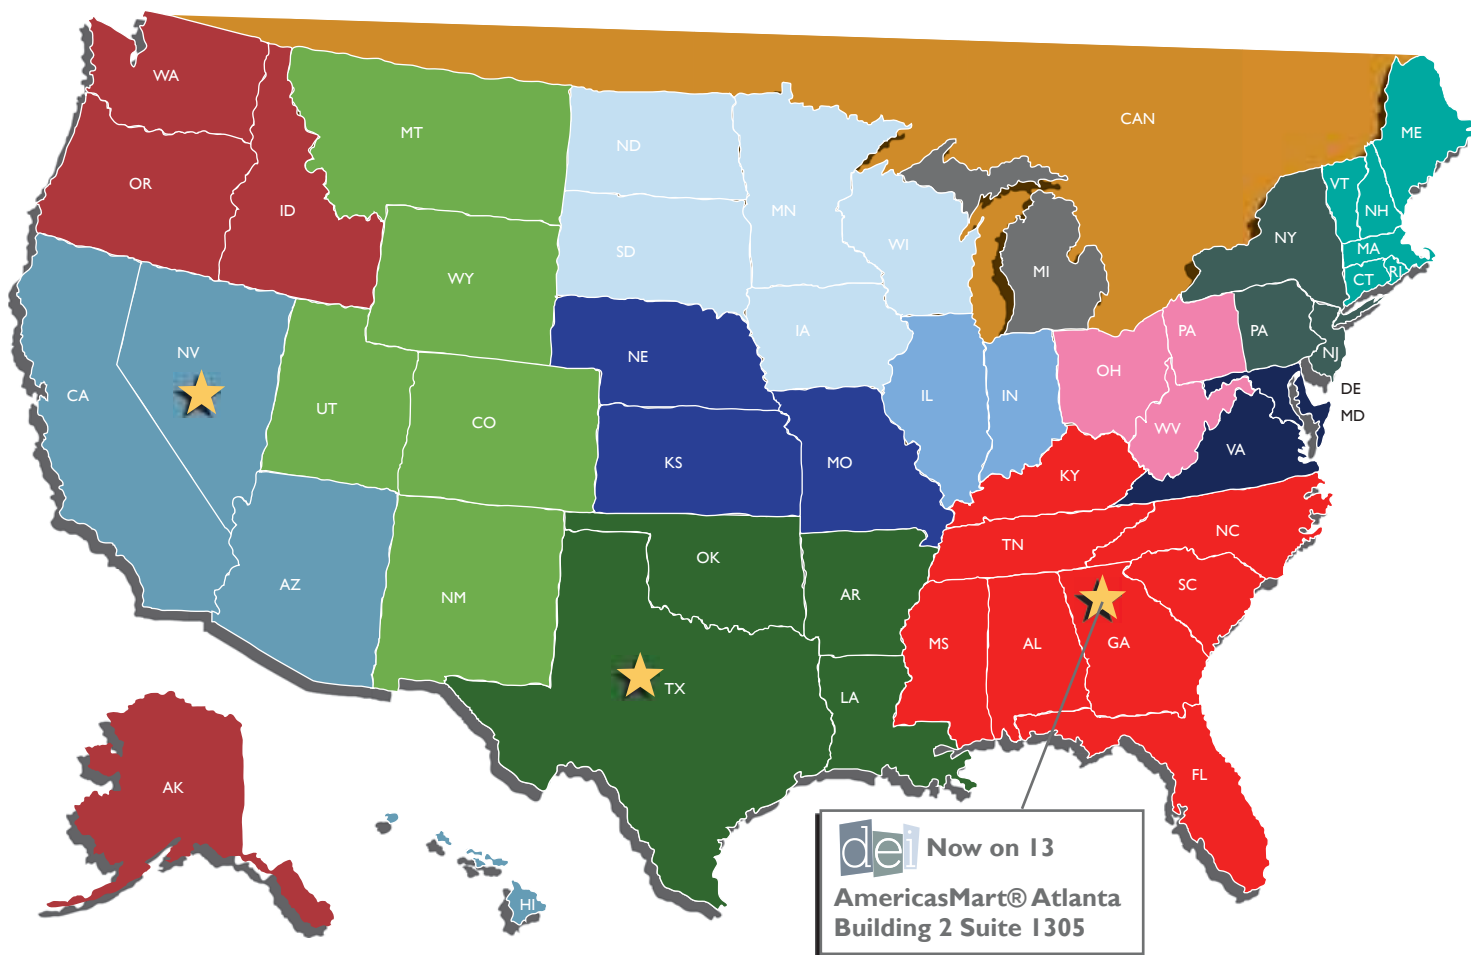

Cliff Price & Company
Dallas Trade Mart Suite 1860
(214) 744-4438 FAX (214) 742-4438
Cliff Price cprice@cliffprice.com

Stack & Company
Seattle Mart
(800) 799-7607 FAX (206) 762-8731
Ned Stack nedstack@comcast.net

GZA Inc.
(804) 740-3729 FAX (804) 740-2916
Doug Zimmerman ddzjee@verizon.net

Southeast Marketing
AmericasMart Atlanta Suite 1305
(800) 875-1155 FAX (954) 752-6606
Robin Kert kimp@semarketing.com

Terry Moore & Associates
Denver Mart Suite 1122
(800) 274-8444 Fax: (800) 568-9149
Terry Moore tmainc@tmaonline.com

Cathy & Company
(800) 763-8690 FAX (816) 817-0672
Cathy Scholin cscathyco@gmail.com

Down Home Designs
(517) 404-4025 FAX (517) 548-1708
Bill Down wdownhomeinc@aol.com

Phillip David Company
(609) 588-0141 FAX (609) 890-8560
Helene Nasuti phillipdavid@msn.com

BL Rogers Associates, Inc.
(508) 393-5535 FAX (877) 393-8900
Dan Derby sales@blrogers.com

Joanne & Company
World Market Center Las Vegas Suite C854
LA Mart Los Angeles Suite 340
(800) 758-4176 FAX: (877) 702-8016
Joanna Rackow sales@joanneandcompany.com

Gift Street Inc
Minneapolis Mart B-149
(800) 945-0705 FAX: (800) 945-9707
Joe Hertig joe@thetreetbrands.com

SDS Distributors LLC
(855) 821-8777 FAX (519) 290-6777
Susan Duke susan@sdsdistributors.com

SHOWROOMS

TERMS:

The TERMS OF SALE on the DEI website, www.deidirect.com on the date of order apply to all sales made from our catalogs, our internet site, via telephone, fax or otherwise. Unless otherwise specified in our confirmation, payment is due NET 30 days from invoice. By your submitting an order, you agree that the order is subject to the TERMS OF SALE, and is subject to credit verification and acceptance by DEI at its headquarters.

ORDERING:

Minimum order is $500 for new accounts; $300 for established accounts. For new accounts, please complete and submit with your first order (1) a completed confidential credit application and (2) a credit card authorization form (Mastercard, Visa and American Express). Each of these are available from our website, by email or by fax. We also accept payment via documentary letters of credit issued by major money center banks, checks, wire transfers and EFT/ACH transfers following credit approval.

PRICES:

PRICES ARE SUBJECT TO CHANGE WITHOUT NOTICE. Please check our website for up to date prices and the minimum quantities required to receive discounted prices.

DELIVERY:

Unless otherwise specified on our confirmation, delivery is FOB South Yarmouth, MA. Title and risk of loss pass upon tender to carrier. Claims for damage in transit must be made to the carrier. DEI is not responsible for damage in transit.

RETURNS:

All sales are final. See our TERMS OF SALE at www.deidirect.com for our returns policy.