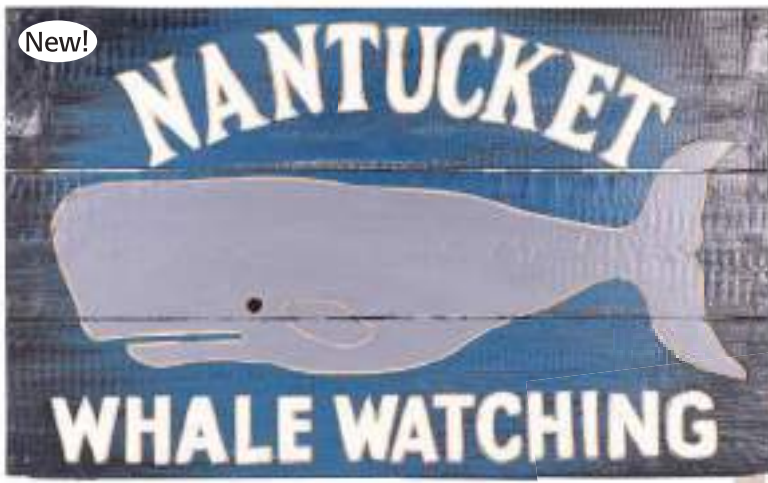

**Anchor Design Readers**

Plastic  
4 assorted  
5 strengths  
\$3.50 Qty: 30  
\$3.15 Qty: 60  
PDQ DISPLAYER

10333

**Washed Wood Look Sunglass Reader**

Plastic  
5 assorted  
5 strengths  
\$3.50 Qty: 30  
\$3.15 Qty: 60  
PDQ DISPLAYER