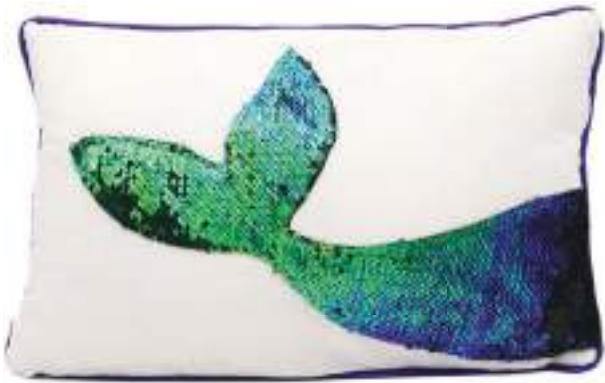

20641

Mermaid Sequin Tail Accent Pillow
Polyester
10" x 16"
$12.00 Qty: 6
$10.80 Qty: 12