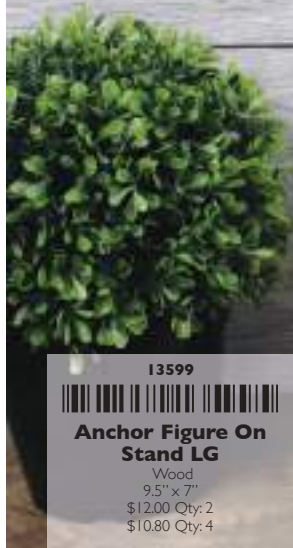

New!

13599

Anchor Figure On Stand LG
Wood
9.5" x 7"
$12.00 Qty: 2
$10.80 Qty: 4