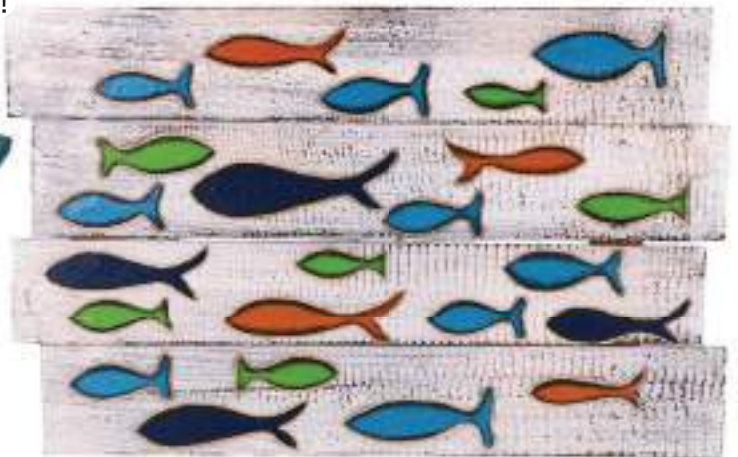

13168

Little Fish Wall Sign
Wood
16" x 10"
$12.00 Qty: 6
$10.80 Qty: 12