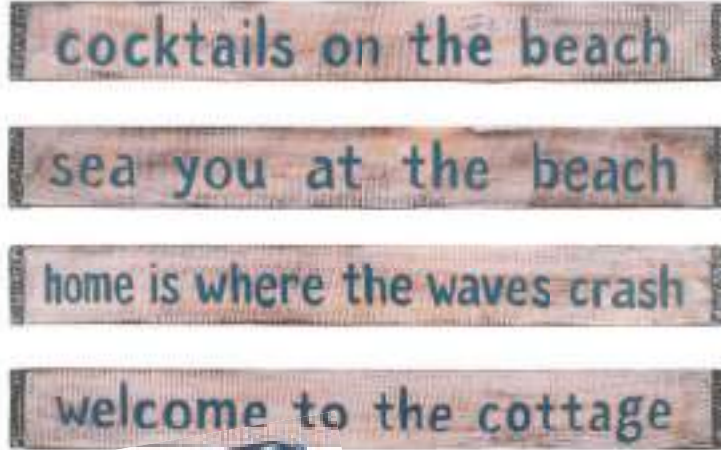

12808
Rope Border
Seahorse Pillow
Cotton
16" sq
$12.00 Qty: 4
$10.80 Qty: 12

13518
Sea Life Long Strand
Windchime
Metal
4 assorted
2" x 28"
$6.50 Qty: 12
$5.85 Qty: 24

New!