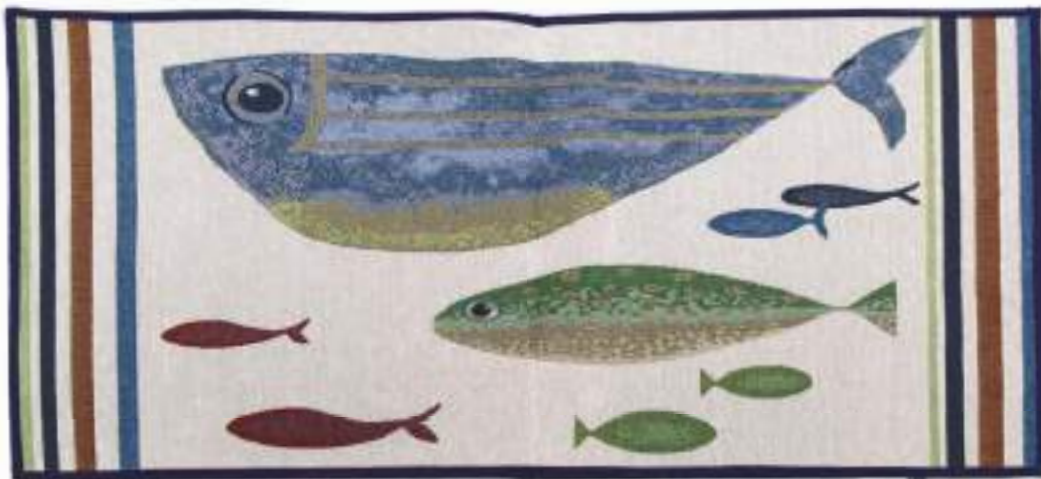

13442

Fish Tales Floor Mat
Polyester
20" x 34"
$10.00 Qty: 2
$9.00 Qty: 12