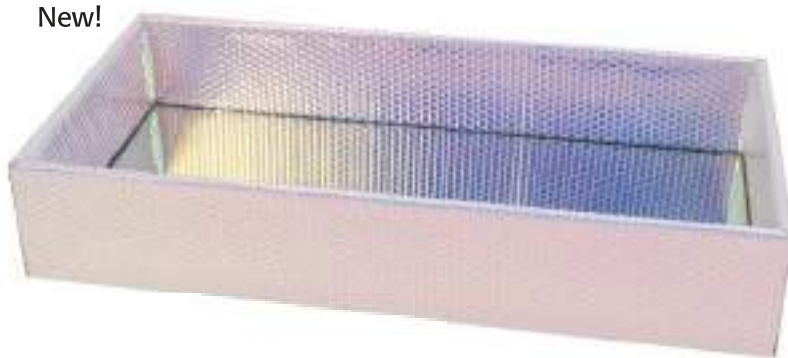

Mirror Tray

Glass
12" x 6"
$10.00 Qty: 6
$9.00 Qty: 12

New!

New!