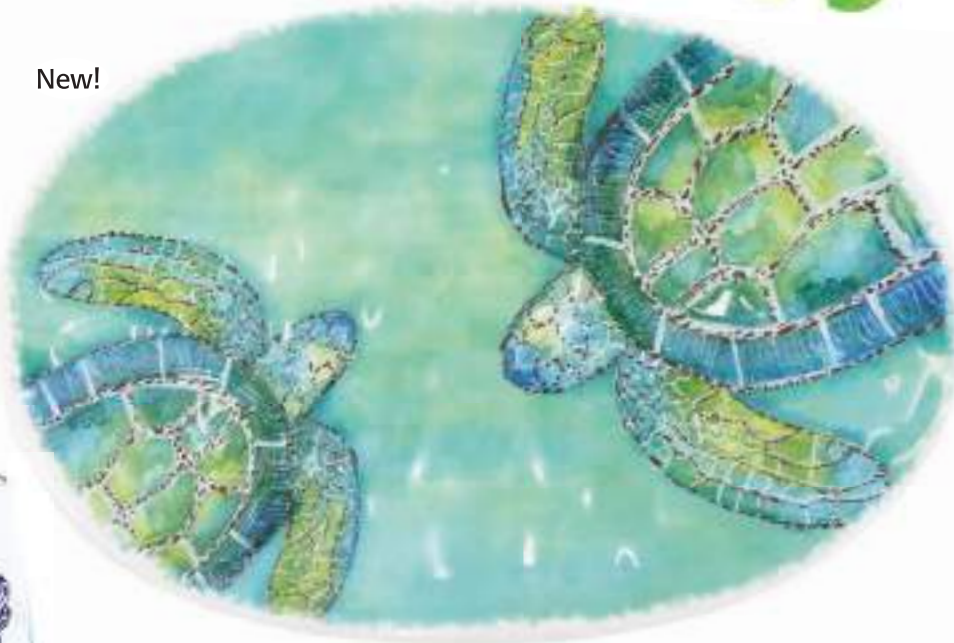

New!

13364

Sea Turtle Embossed Oval Platter
Melamine
17" x 11"
$20.00 Qty: 2
$18.00 Qty: 4

New!