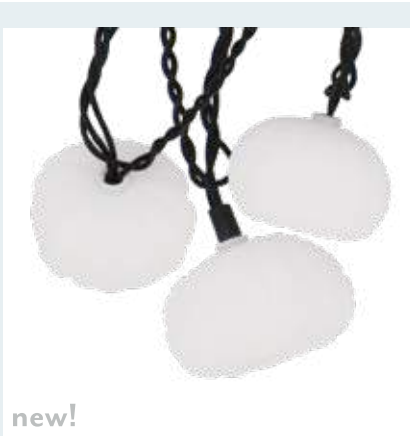

new!

14245

White Urchins String Lights
Plastic • 10ct • 8.5ft
$10.00 Qty: 6 • $9.00 Qty: 12
GIFT BOX