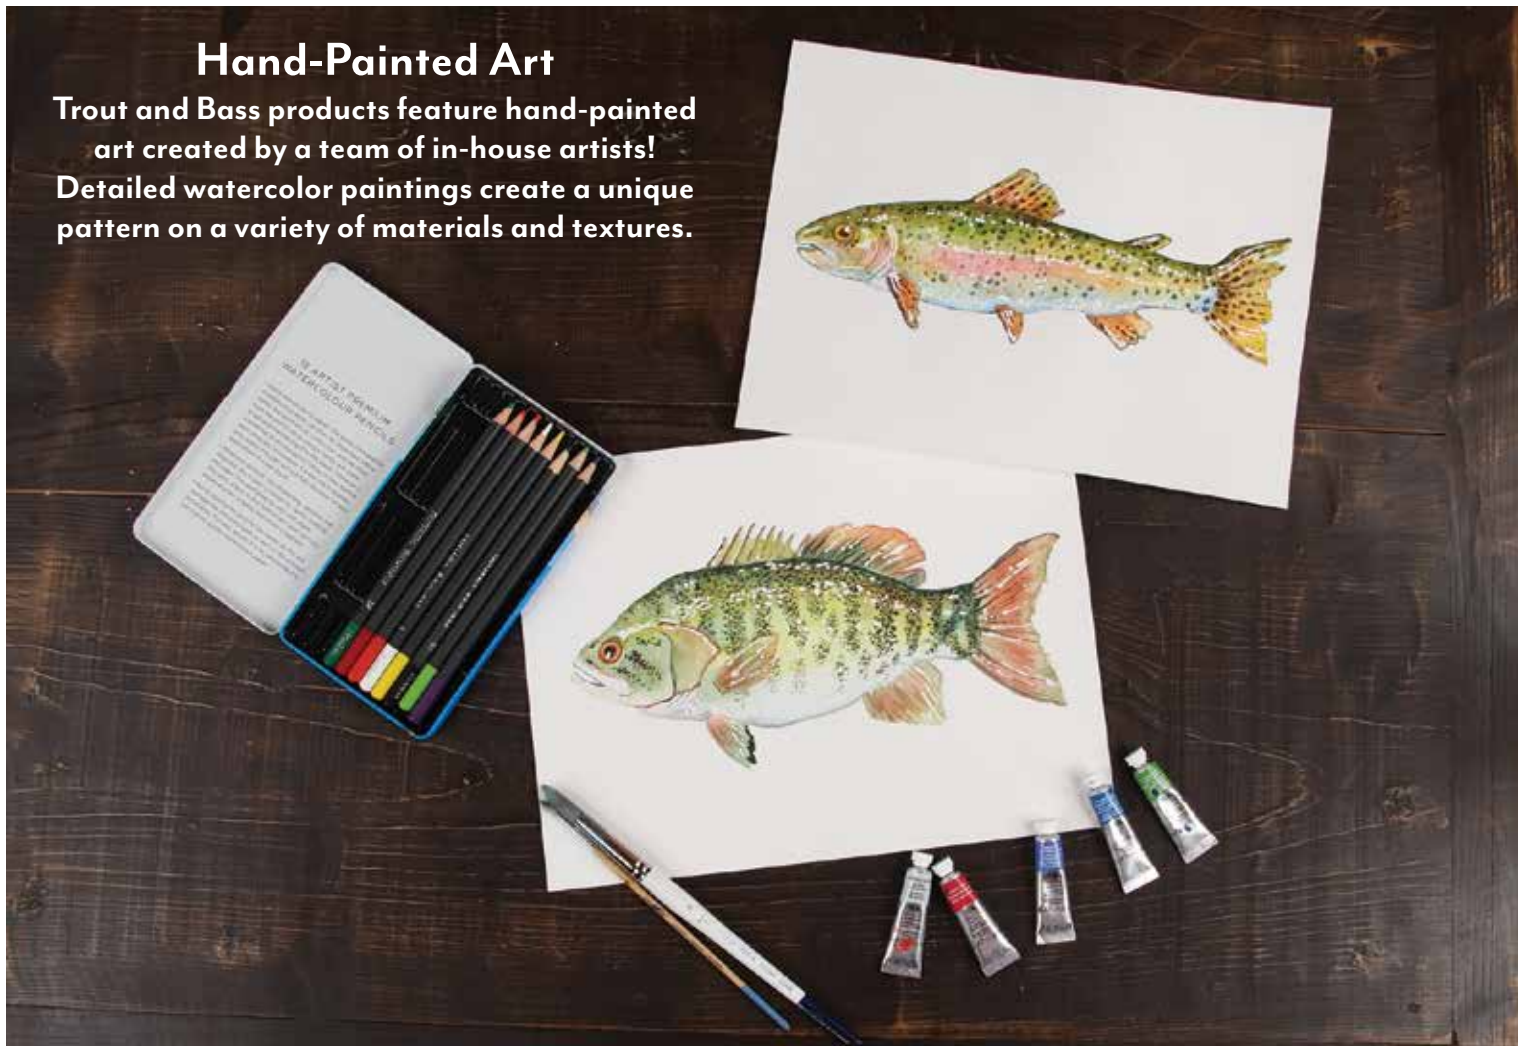

new!

13675
Fishing Gnome Sitter
 Polyester
 2 assorted • 16" x 20"
 \$10.00 Qty: 4 • \$9.00 Qty: 8

Hand-Painted Art

Trout and Bass products feature hand-painted art created by a team of in-house artists! Detailed watercolor paintings create a unique pattern on a variety of materials and textures.