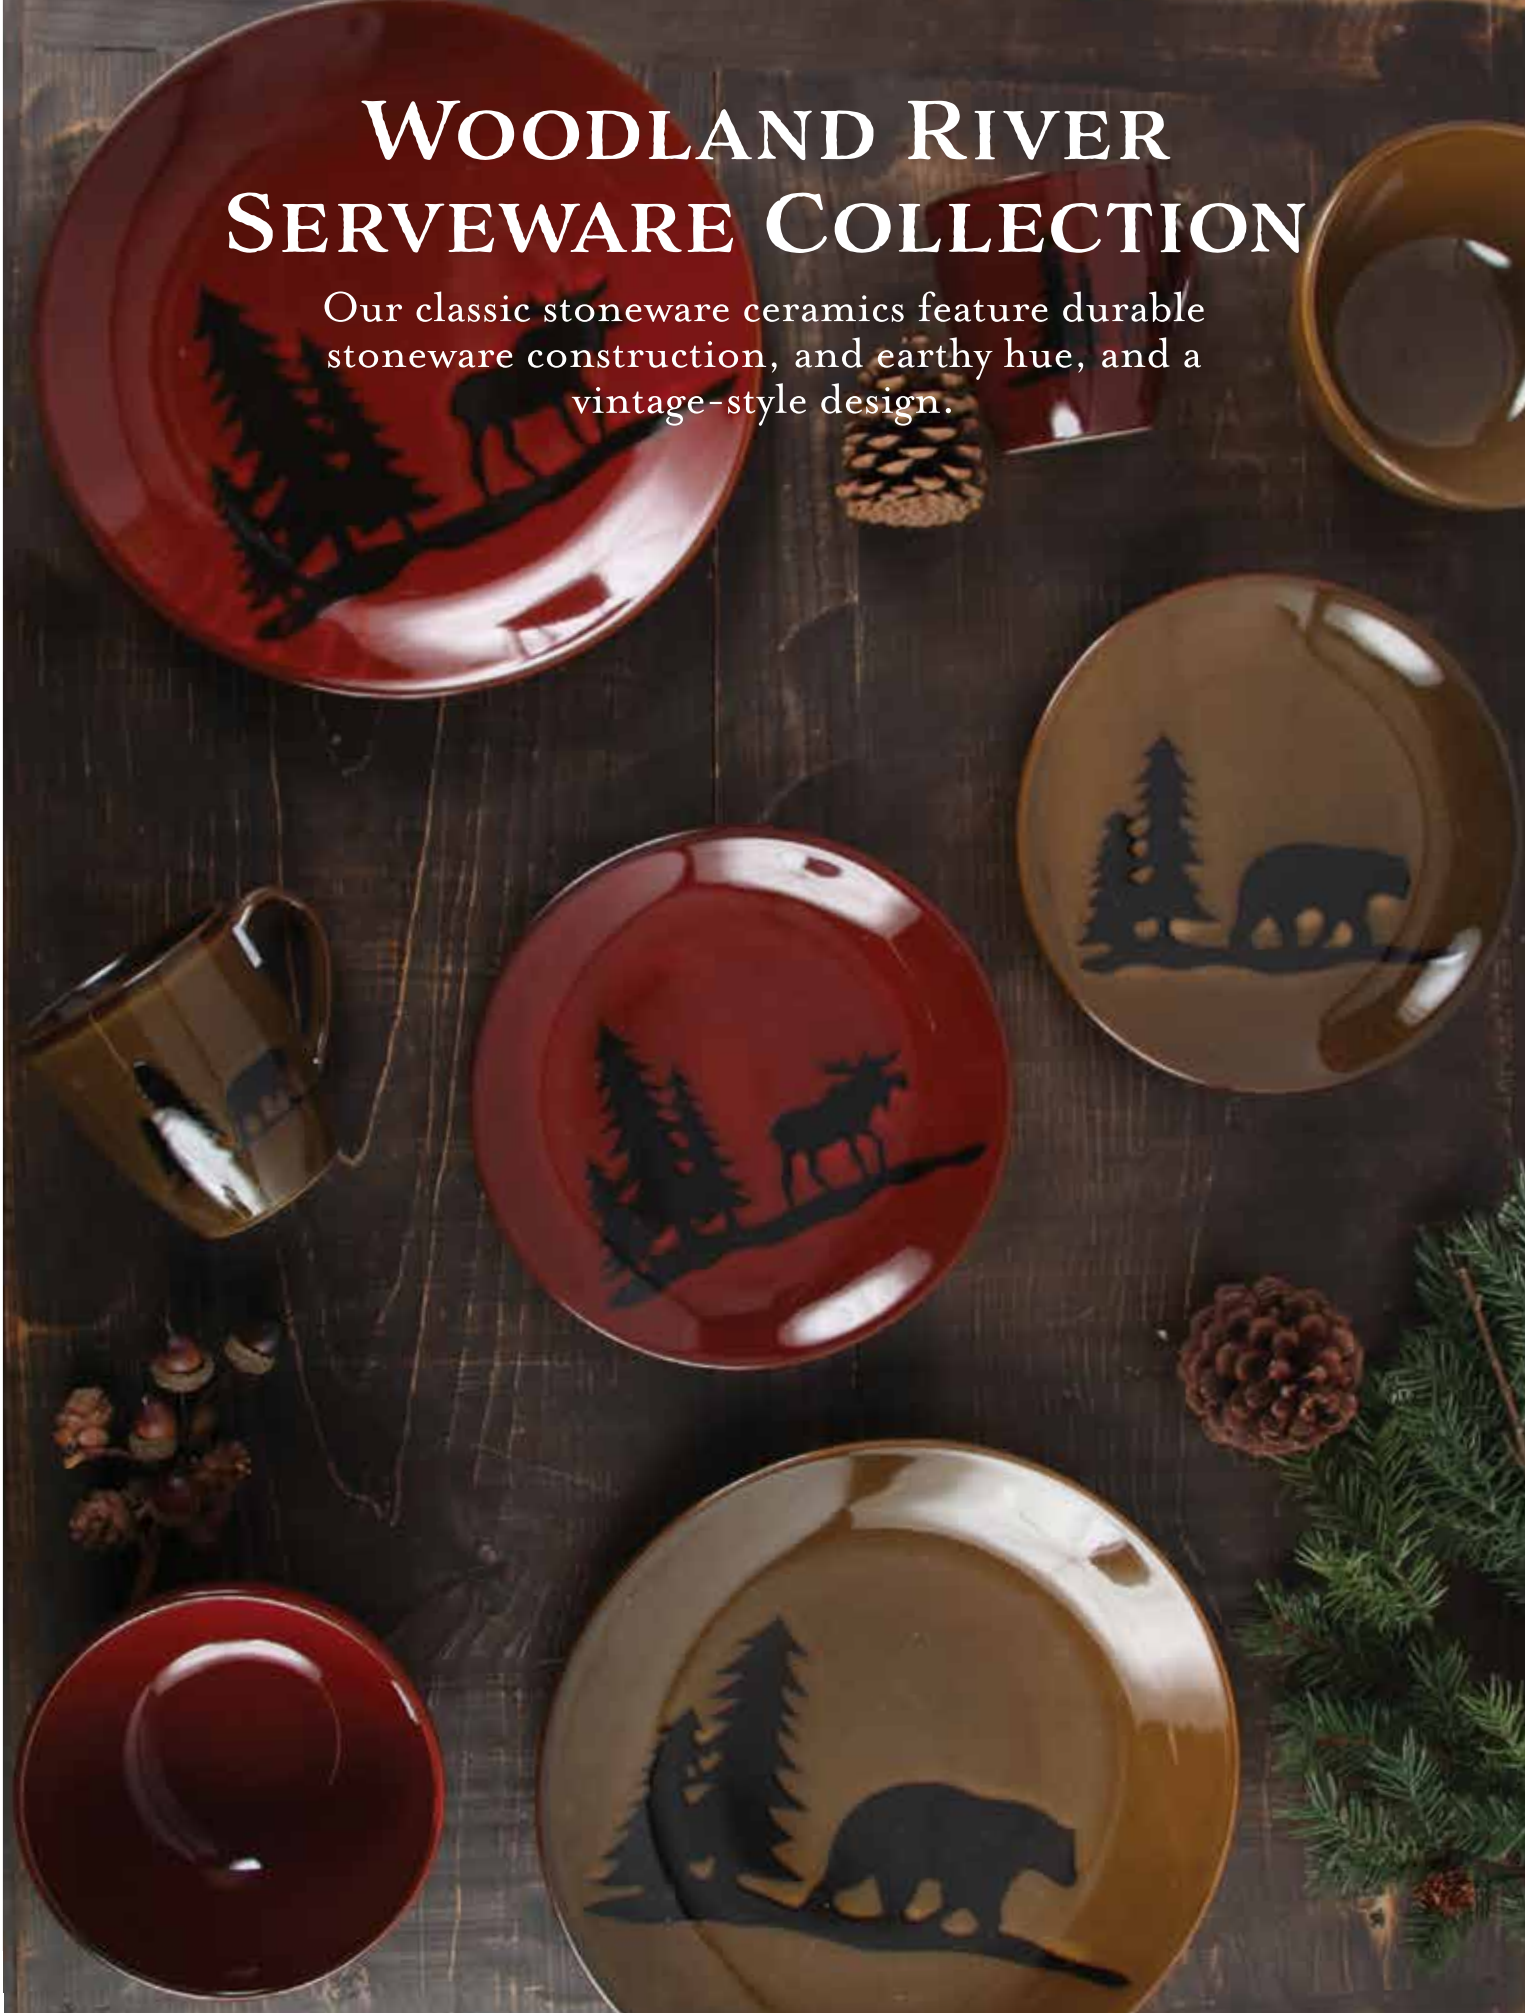

WOODLAND RIVER SERVEWARE COLLECTION

Our classic stoneware ceramics feature durable stoneware construction, and earthy hue, and a vintage-style design.