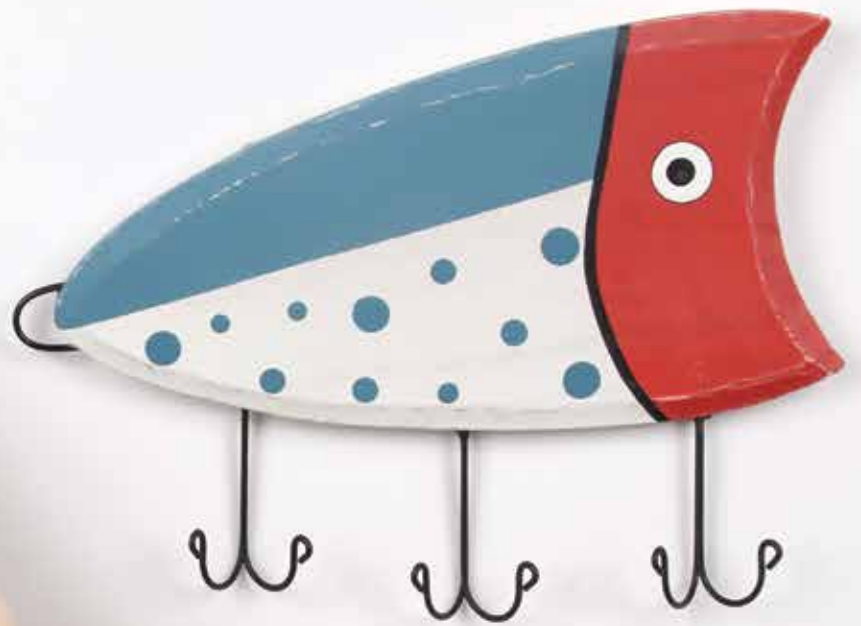

BORN TO FISH

Get a taste of the fishing life - no boat required. Discover fishing-inspired products, with exclusive designs and handmade art created in-house.

new!

12037
Boat Table Top Shelf
 Metal • 18" x 10"
 \$25.00 Qty: 2 • \$22.50 Qty: 4