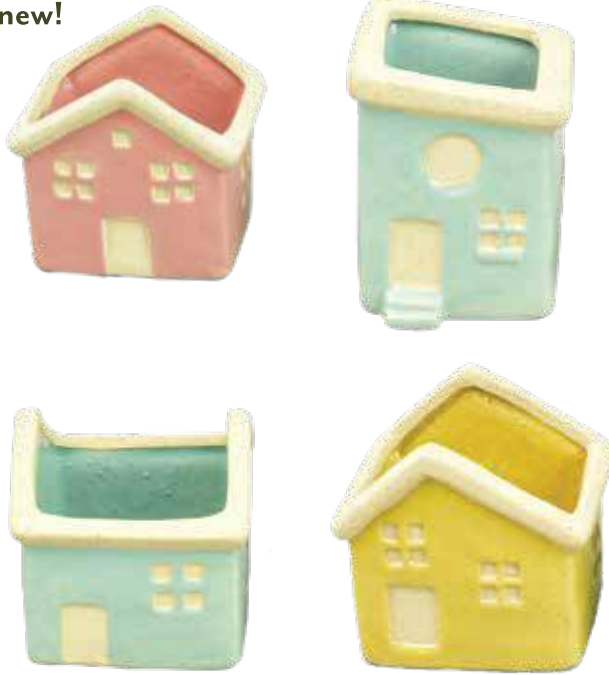

new!

14307

House Planter
Ceramic
4 assorted • 2.25" x 3"
$4.00 Qty: 12 • $3.60 Qty: 24