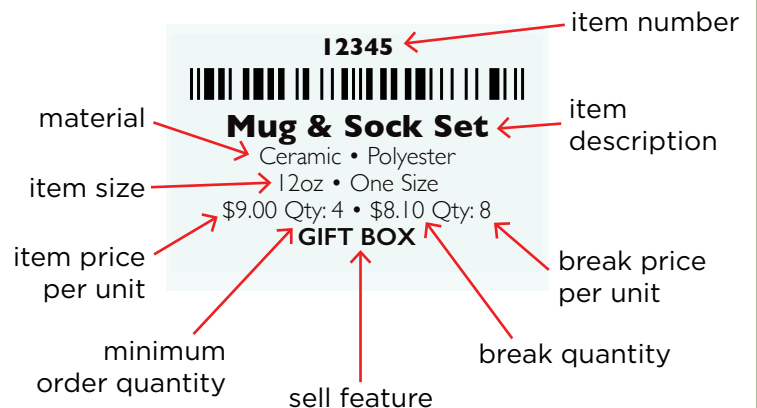

Item Information Guide