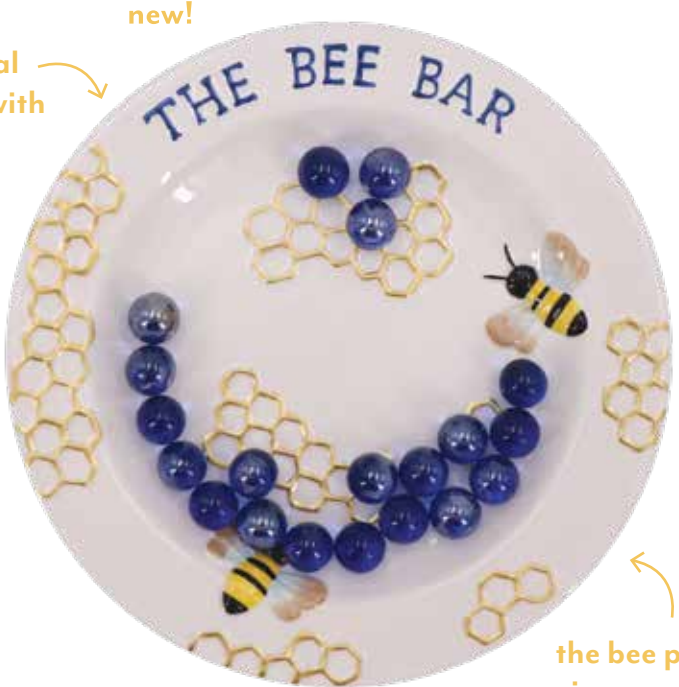

12759

Beehive Ornament
 Glass • 3" x 3.5"
 \$5.50 Qty: 6 • \$4.95 Qty: 24

11852
Honeycomb Wall Shelves
Wood • 12" x 10.5"
3 Piece Set
\$25.00 Qty: 4 • \$22.50 Qty: 8

new!

includes beads & special gift packaging with instructions!

new!

a bee house is a simple & attractive addition to any yard or garden space that will provide habitat for bees!

the bee puddler is a small size watering dish that will regularly attract bees and other pollinating insects to your garden!