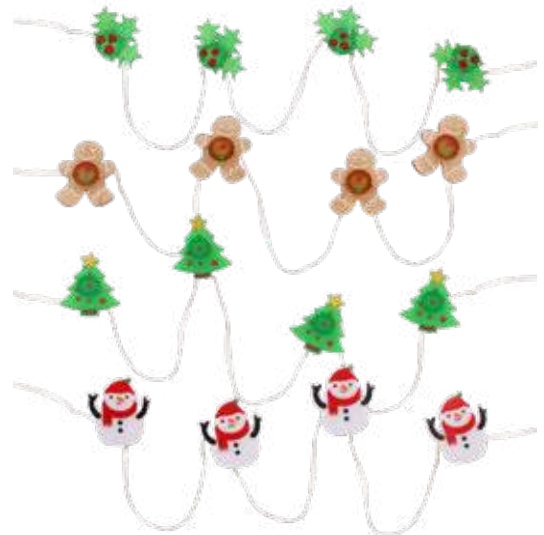

new!

14241
Holiday String Lights
Plastic • 4 assorted • 20ct • 6ft
$5.00 Qty: 16 • $4.50 Qty: 32
LED • BATTERY OPERATED
TRY ME PDQ
AA BATTERIES NOT INCLUDED