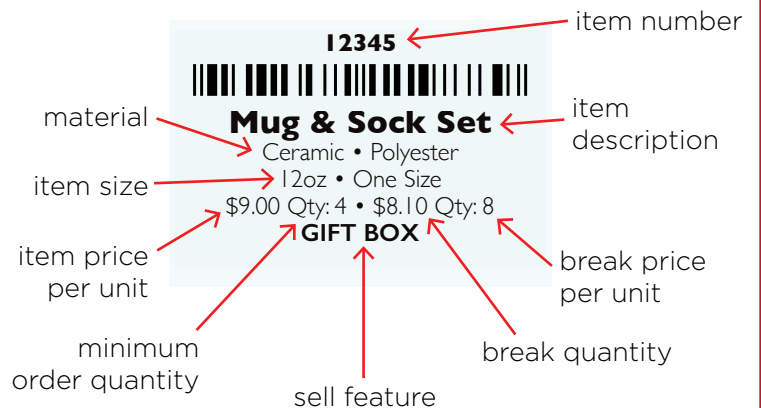

Item Information Guide