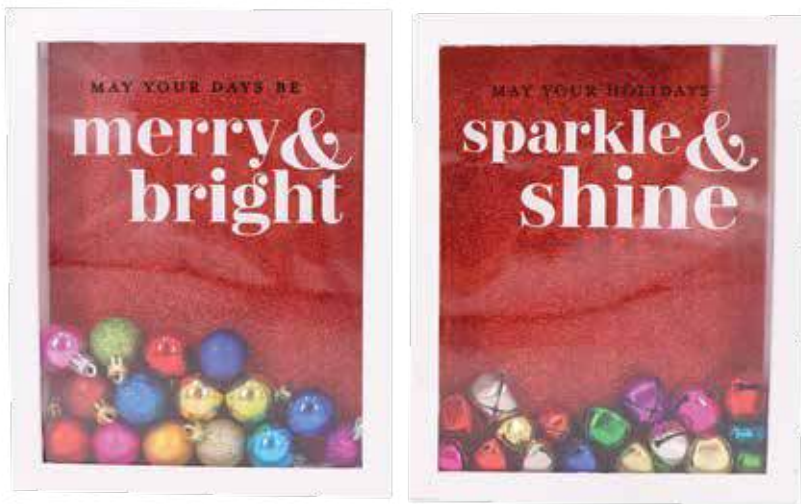

Reusable totes are a growing trend! These eco-friendly totes make the perfect stocking stuffer, impulse buy, or add on item. Conveniently packed in a PDQ displayer.

PDQ tote bag displayer!

new!

**13817**  
**Christmas Sayings Ornament & Bell Shadow Box**  
 Wood  
 2 assorted • 11" x 14"  
 \$10.00 Qty: 2 • \$9.00 Qty: 6